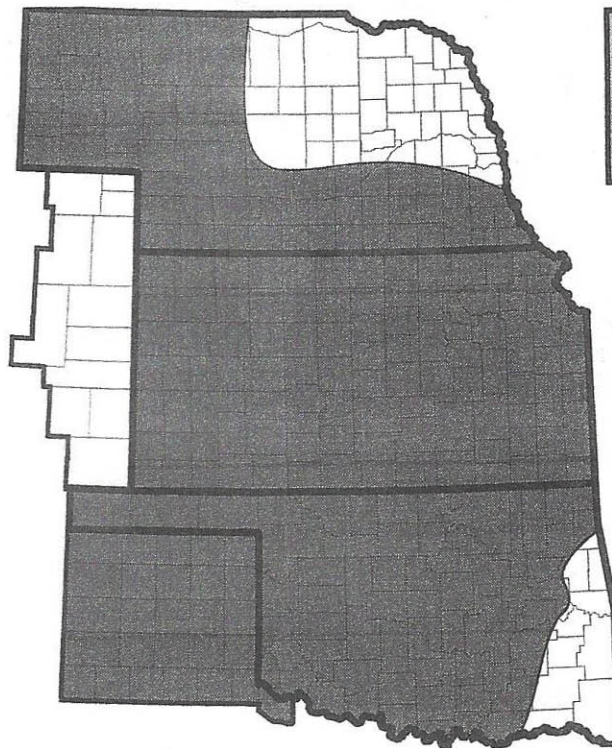

# LCS CHROME

Optimal economic uses:

<b>XX</b>	Grain only
<b>XX</b>	Grain plus limited grazing
<b>XX</b>	Heavy grazing plus grain
	Pasture graze-out

- Developer: Limagrain Cereal Seeds
- Pedigree: Unavailable, tested as LCH13DH-20-87
- Year Released: 2016
- Variety Protection: PVP

## Comments:

This variety from Limagrain Cereal Seeds was named for its silvery or blue-gray color in early growth stages. It is a medium-late, medium-tall variety with broad adaptation. It has done well in trials, showing good yields. Commercial notes include that it stands well, thrashes well, and has good protein and yield.